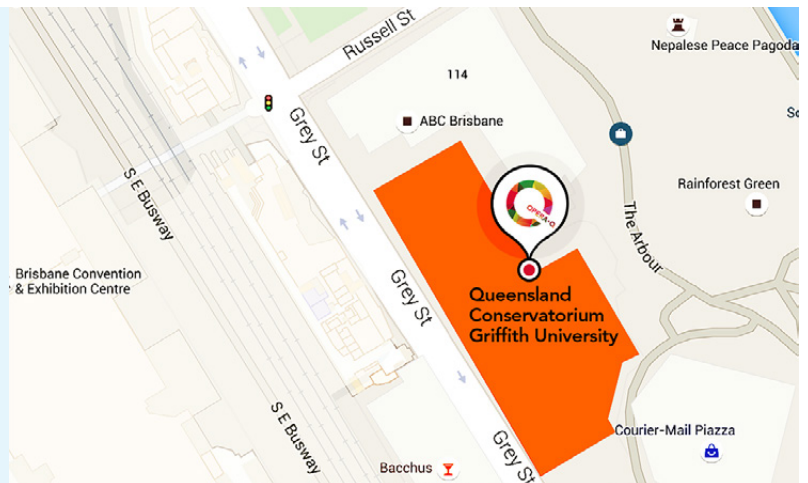

Welcome to the Evening Open Stage *Candide* Workshop!

WHO THIS WORKSHOP IS FOR?

This workshop is open to all members of the community, regardless of your singing ability, because like *Candide* himself we're absolutely optimistic that our OperaQ stars can coach a performance from you that's beyond your wildest dreams! So whether you're a seasoned singer, a choir member or an aspiring artist, we invite you to come and join the fun!

*For any participants under the age of 18yrs, please contact the OperaQ team to discuss workshop requirements.

WHAT'S INCLUDED

Over the course of the workshop OperaQ's creative team will immerse you in one of modern opera's most moving moments, *Candide*'s final chorus, 'Make our Garden Grow'! You'll hone your singing skills, learn about on-stage performance and pick up some invaluable tricks of the trade from the professionals. And there's no need for any preparation...just bring an adventurous spirit and a willingness to shine!

WHERE & WHEN

Where: OperaQ Studio
Queensland Conservatorium
Griffith University Building
140 Grey Street
South Brisbane QLD 4101

WORKSHOP

When: Tuesday 23 and 30 June,
Tuesday 7, 14, 21 and 28 July
Time: 6:30pm – 8:30pm

PERFORMANCES

This workshop has two performance outcomes the first is **optional** for evening workshop participants and we encourage you to be involved if you are able. The first is to perform a free lunchtime concert of opera favourites as a part of QPAC's Lunchtime Live series at midday on Friday 31 July. The second will see you sing *Make our Garden Grow* at the final performance of *Candide* on the evening of Saturday 1 August along with OperaQ's principal singers, chorus and the Queensland Symphony orchestra.

ABOUT THE WORKSHOP

The workshops are quite relaxed with all participants there to learn, have fun and get involved. Please choose clothing that you are comfortable in and wear flat shoes so you can participate easily in drama activities. You will have access to tea and coffee facilities, a fridge and microwave as well as a water cooler so feel free to bring your own food. Please note, the director may adjust the breaks slightly to accommodate a particular lesson or guest artist.

CONTACT

For further enquiries regarding this workshop please contact Nickie Warton, Supporter Services & Events Coordinator on (07) 3735 3057 or at nwarton@operaq.com.au